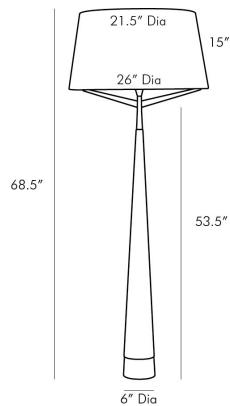

ARTERIOS

ELDEN FLOOR LAMP

79160-401
H: 68.5 IN, Dia: 26.00 IN
Ivory Resin, Heritage Brass
Contract Suitable As Is

Simple and modern, this cone-shaped floor lamp is finished in ivory and heritage brass. Topped with a unique spider-like frame that supports the white linen shade. No harp is needed for this lamp.

APPEARANCE

Material	Cotton, Linen, Resin, Steel
Finish	Heritage Brass, White
Top Coat/Sealant	true

DIMENSIONS

Shade	Top: 21.50 IN, Dia: 26.00 IN, Side: 15 IN
Foot Print	Dia: 6.00 IN
Harp	N/A IN

WIRING

Rating	Indoor Only
Tilt Test	8 Degrees - UL
Cord	12 FT, Black Cloth Cord, SPT-2
Socket	1, Type A - E26, White
Switch	On Line- Foot Switch, On/Off Dial
Maximum Watt	150
Voltage	110-120 V

CERTIFICATIONS

Cerifications	Mexico EU, United Kingdom, Middle East, United States, Canada
---------------	---

COMPLIANCY

UL/ETL	Yes
CB	Yes
RoHS	true

SHIPPING

Product Weight	32 LBS
Gross Weight 1	41.5 LBS
Gross Weight 2	4 LBS
Shipping Box 1	H: 53 IN, L: 23 IN, W: 11 IN
Shipping Box 2	H: 19 IN, L: 30 IN, W: 30 IN